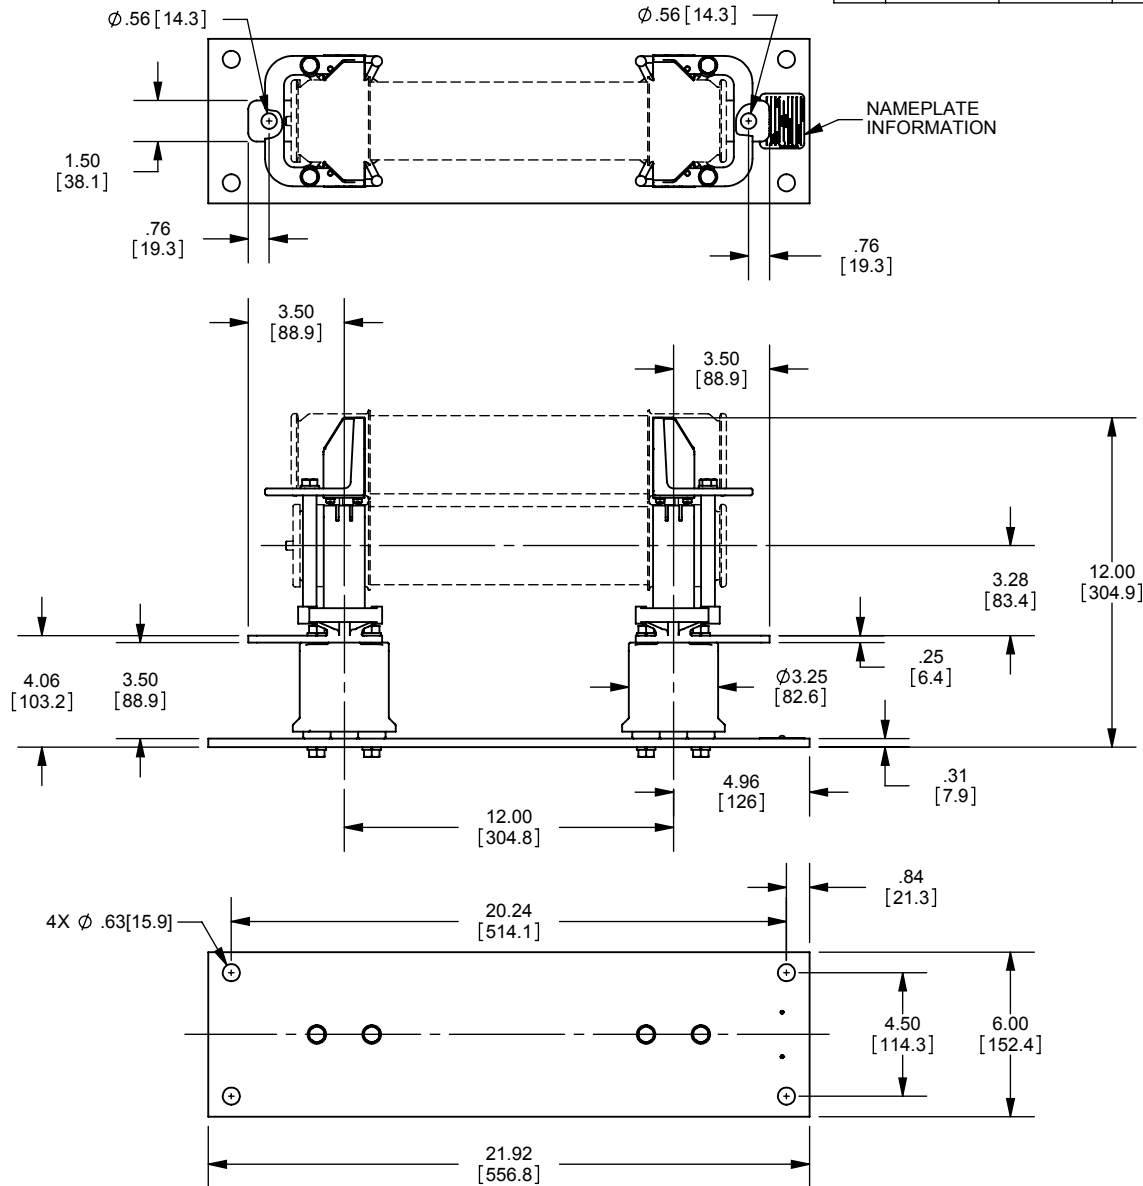

REV.	DATE	ECO	DESCRIPTION	BY	CK	APP
-	4/7/11	N/A	INITIAL RELEASE	RB	N/A	N/A

DIMENSIONS IN [] ARE MILLIMETERS

MERSEN USA NEWBURYPORT-MA, LLC
374 MERRIMAC STREET
NEWBURYPORT, MA 01950

9F61AEB401
FUSE SUPPORT
EK-1DD
5.5kV MAX 60kV BIL

OUTLINE DIMENSIONS
NOT TO BE USED FOR PRODUCTION

701669

PRODUCT MANAGER

SIGN:

DATE:

DESIGN ENGINEER

SIGN:

DATE: